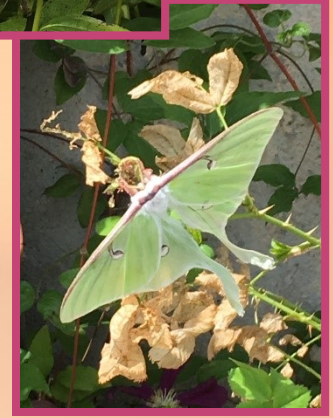

Maxine Whelan

Steve Shapiro

Jennifer  
Johnston

Cristina Belyea

Painted  
Lady (left)  
Moon  
Moth  
(below)  
- Sheila  
King

**Class 4 - A Garden Visitor**

**1<sup>st</sup> Place** – Sharon Smith  
– Pink Honey