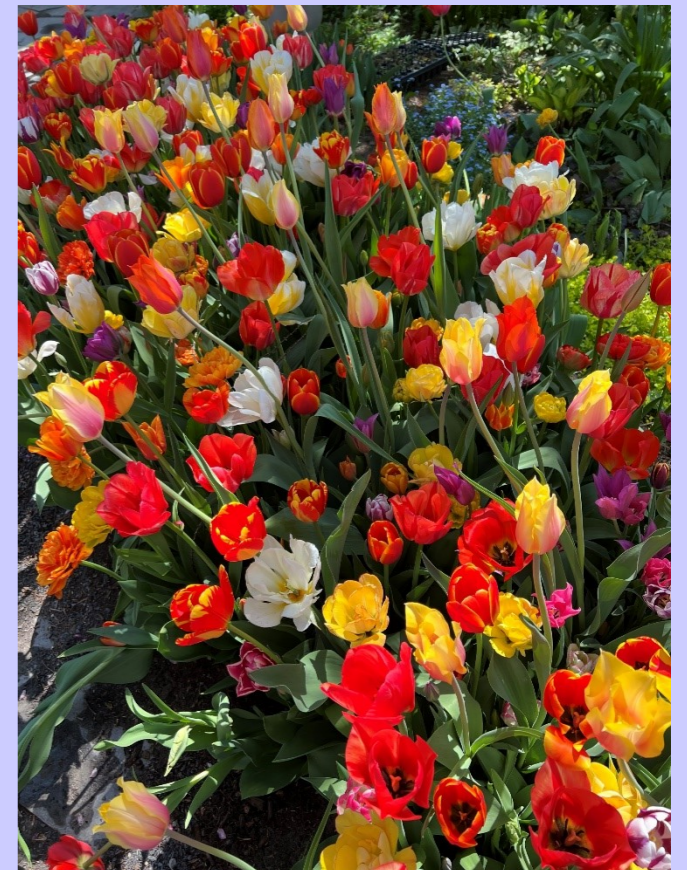

CLASS 2 - Spring Time
Panoramic View

Judge's Comments: From the canal in the background to the soft-focus tulips in the foreground, this image shows the use of depth quite well.

First Place - Jennifer Johnston

Maxine Whelan

Pauline Yelle

CLASS 3 - Close Up!
A Rose is a Rose

First Place + Member's Choice
– Maxine Whelan

Judge's Comments: This close-up image creates interest by not only capturing the petals of the rose and its texture but also capturing the water drops invoking feelings of late spring.